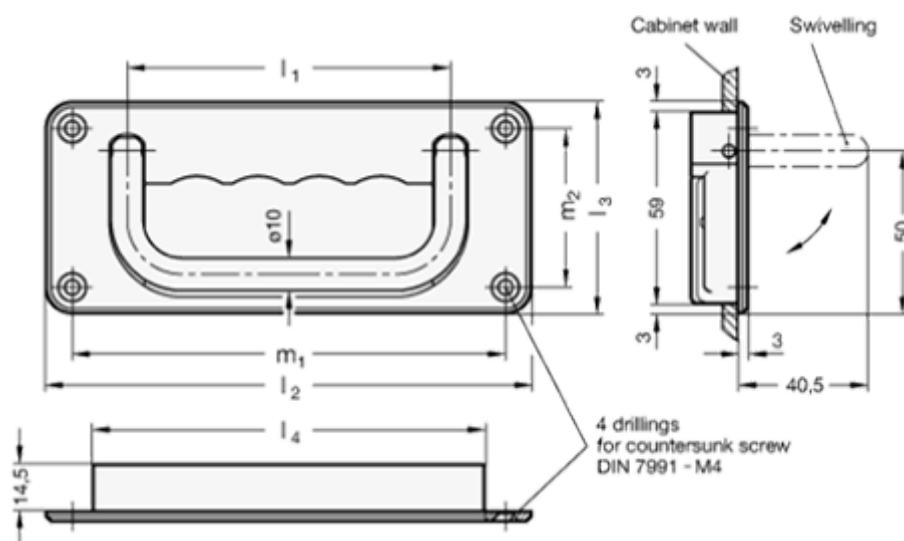

Article number: 204258100CRSRA
 Description: E+G Folding handle
 GN 425.8-100-CR-SR-A

Measures

= -	l_2	= 150
= -	l_3	= 65
= -	l_4	= 121
= -	l_5	= 122
= -	l_6	= 60
= -	m_1	= 134
= -	m_2	= 49
$l_1 = 100$	Type	= GN 425.8-100-CR-SR-A

Weight (g) = 339